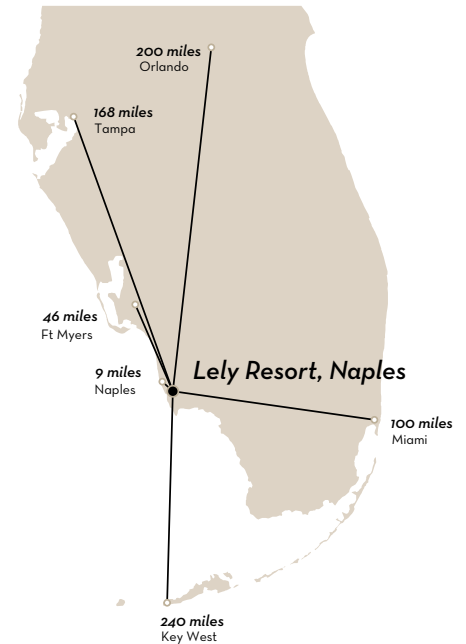

NAPLES SHELL

Relaxury of life.

ELEGANT DESIGN HOME AT LELY RESORT / 4 BDR, 4,5 BATHS, SLEEPS 8

What makes this house unique

This elegant estate house located in Majors one of the finest communitis in Lely Resort. House has one of the biggest lanai in area with great Viking outdoor kitchen and expansive lake view. This house has four bedroom with private baths, den, formal and family living room and fully equipped gourmet kitchen.